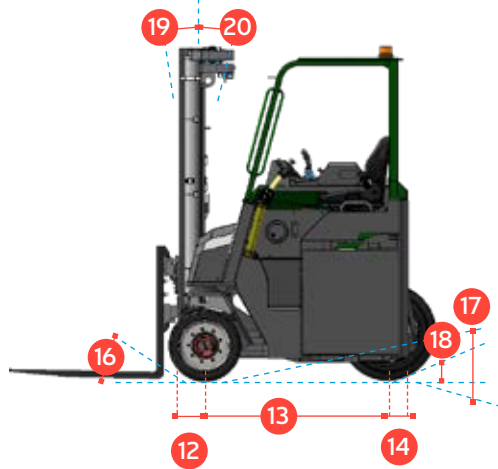

COMBi-CBE4

The innovative Combi-CBE4 is designed to increase productivity, improve safety and help increase your storage capacity both indoors & outdoors.

COMBiLiFT

LIFTING INNOVATION

COMBI-CBE4

FRONTAL MODE

SI DEWARD MODE

REF.	DESCRIPTION	STANDARD
1 a	Standard Lift Height	4040mm
1 b	Free Lift Height	0mm
2	Height Mast Closed	2900mm
3	Max. (Mast raised)	5050mm
4	Overall Length	2893mm
5	Ground Clearance Under Mast	152mm
6	Ground Clearance to Wheelbase Centre	125mm
7	Height of Overhead Guard	2356mm
8	Width	1650mm
9	Outside Spread of Fork Arms	1500mm
10	Track Front	1395mm
11	Load Centre Distance	600mm
12	Overhang Front	365mm
13	Wheelbase	1350mm
14	Overhang Back	153mm
15	Length From Face of Fork	1870mm
16	Approach Angle	30°
17	Ramp Angle	20°
18	Departure Angle	30°
19	Forward Tilt	3°
20	Backward Tilt	7°
21	Minimum Outside Radius	1670mm
A	Capacity	4000 kg
B	Unladen Weight	8750 kg
C	Maximum Ground Speed	11 km/h
D	Gradeability	10%
E	Battery Capacity	72 V / 775 Ah
F	AC Electric Traction Motor x 3	2 x 3 kW (front) / 1 x 5 kW (rear)
G	AC Electric Pump Motor	19 kW
H	Fork Section	150mm x 50mm x 1065mm
I	21 x 9 x 22 Front Tyre x 2 (Solid Rubber)	OD 533mm / Width 229mm
J	28 x 10 x 22 Rear Tyre x 1 (Super Elastic Rubber)	OD 711mm / Width 254mm
K	Standard Colour	Green and Grey
L	Suspension Seat	Grammer MSG 65

Multi-Directional

Features Include:

- Open cabin
- Load sensing steering
- 4-Way lever positioning of wheels
- System Communication via CAN-BUS
- Multi-directional operation
- 3 wheel electric drive
- Powered by AC technology