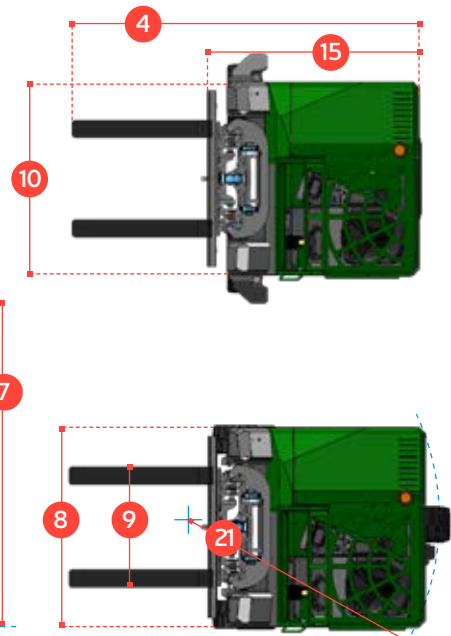

COMBi-CBE4

The innovative Combi-CBE4 is designed to increase productivity, improve safety and help increase your storage capacity both indoors & outdoors.

COMBiLiFT

LIFTING INNOVATION

COMBI-CBE4

FRONTAL MODE

SI DEWARD MODE

REF.	DESCRIPTION	STANDARD
1 a	Standard Lift Height	4040mm
1 b	Free Lift Height	0mm
2	Height Mast Closed	2900mm
3	Max. (Mast raised)	5050mm
4	Overall Length	2893mm
5	Ground Clearance Under Mast	152mm
6	Ground Clearance to Wheelbase Centre	125mm
7	Height of Overhead Guard	2356mm
8	Width	1650mm
9	Outside Spread of Fork Arms	1500mm
10	Track Front	1395mm
11	Load Centre Distance	600mm
12	Overhang Front	365mm
13	Wheelbase	1350mm
14	Overhang Back	153mm
15	Length From Face of Fork	1870mm
16	Approach Angle	30°
17	Ramp Angle	20°
18	Departure Angle	30°
19	Forward Tilt	3°
20	Backward Tilt	7°
21	Minimum Outside Radius	1670mm
A	Capacity	4000 kg
B	Unladen Weight	8750 kg
C	Maximum Ground Speed	11 km/h
D	Gradeability	10%
E	Battery Capacity	72 V / 775 Ah
F	AC Electric Traction Motor x 3	2 x 3 kW (front) / 1 x 5 kW (rear)
G	AC Electric Pump Motor	19 kW
H	Fork Section	150mm x 50mm x 1065mm
I	21 x 9 x 22 Front Tyre x 2 (Solid Rubber)	OD 533mm / Width 229mm
J	28 x 10 x 22 Rear Tyre x 1 (Super Elastic Rubber)	OD 711mm / Width 254mm
K	Standard Colour	Green and Grey
L	Suspension Seat	Grammer MSG 65

Multi-Directional

Features Include:

- Open cabin
- Load sensing steering
- 4-Way lever positioning of wheels
- System Communication via CAN-BUS
- Multi-directional operation
- 3 wheel electric drive
- Powered by AC technology