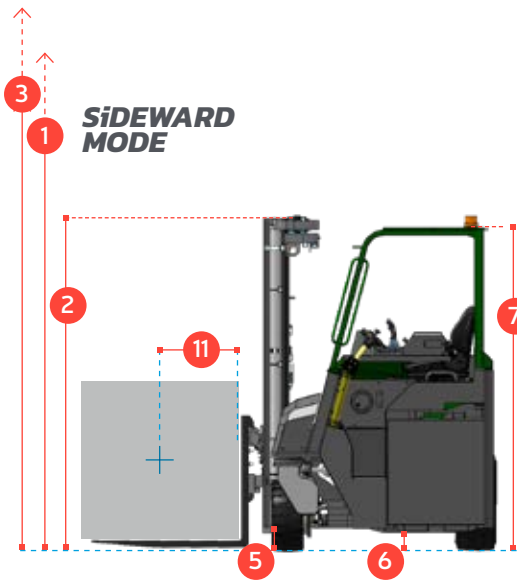

COMBi-CBE4

The innovative Combi-CBE4 is designed to increase productivity, improve safety and help increase your storage capacity both indoors & outdoors.

COMBiLiFT

LIFTING INNOVATION

COMBI-CBE4

FRONTAL MODE

SI DEWARD MODE

REF.	DESCRIPTION	STANDARD
1 a	Standard Lift Height	4040mm
1 b	Free Lift Height	0mm
2	Height Mast Closed	2900mm
3	Max. (Mast raised)	5050mm
4	Overall Length	2893mm
5	Ground Clearance Under Mast	152mm
6	Ground Clearance to Wheelbase Centre	125mm
7	Height of Overhead Guard	2356mm
8	Width	1650mm
9	Outside Spread of Fork Arms	1500mm
10	Track Front	1395mm
11	Load Centre Distance	600mm
12	Overhang Front	365mm
13	Wheelbase	1350mm
14	Overhang Back	153mm
15	Length From Face of Fork	1870mm
16	Approach Angle	30°
17	Ramp Angle	20°
18	Departure Angle	30°
19	Forward Tilt	3°
20	Backward Tilt	7°
21	Minimum Outside Radius	1670mm
A	Capacity	4000 kg
B	Unladen Weight	8750 kg
C	Maximum Ground Speed	11 km/h
D	Gradeability	10%
E	Battery Capacity	72 V / 775 Ah
F	AC Electric Traction Motor x 3	2 x 3 kW (front) / 1 x 5 kW (rear)
G	AC Electric Pump Motor	19 kW
H	Fork Section	150mm x 50mm x 1065mm
I	21 x 9 x 22 Front Tyre x 2 (Solid Rubber)	OD 533mm / Width 229mm
J	28 x 10 x 22 Rear Tyre x 1 (Super Elastic Rubber)	OD 711mm / Width 254mm
K	Standard Colour	Green and Grey
L	Suspension Seat	Grammer MSG 65

Multi-Directional

Features Include:

- Open cabin
- Load sensing steering
- 4-Way lever positioning of wheels
- System Communication via CAN-BUS
- Multi-directional operation
- 3 wheel electric drive
- Powered by AC technology