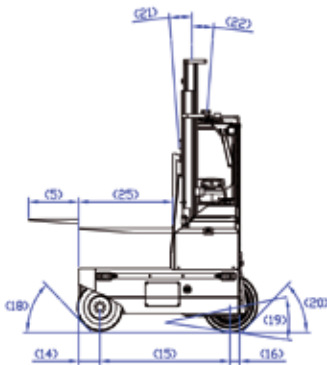

COMBiLiFT

Customised Handling Solutions

C5000 SL

making short work of long loads

Carousel Mode

two machines in one

> counterbalance forklift > sideloader > aisle truck

SPECIFICATIONS

Model C5000 SL

SIDEWARD MODE

FRONTAL MODE

REF	DESCRIPTION	C4500SL	C5000SL	C6000SL
1 a	Max. Lift Height		4040mm	
1 b	Free Lift Height		0mm	
2	Height Mast Closed		3000mm	
3	Max. (Mast raised)		5200mm	
4	Overall Length	2050mm	2050mm	2250mm
5	Mast Travel	1300mm	1300mm	1500mm
6	Ground Clearance Under Mast		300mm	
7	Ground Clearance to Wheelbase Centre		185mm	
8	Height Over Cab or of Overhead Guard		2570mm	
9	Width		3900mm	
10	Outside Spread of Fork Arms		1350mm	
11	Track Front		3258mm	
12	Frame Opening		1400mm	
13	Load Centre Distance		600mm	
14	Overhang Front		272mm	
15	Wheel Base	1658mm	1858mm	1858mm
16	Overhang Back		121mm	
17	Length From Face of Fork		850mm	
18	Approach Angle		45°	
19	Ramp Angle		18°	
20	Departure Angle		45°	
21	Forward Tilt		3°	
22	Backward Tilt		5°	
23	Minimum Outside Radius		2590mm	
24	Platform Height		750mm	
25	Platform Length	1200mm	1400mm	1400mm
A	Capacity	4500Kg	5000Kg	6000Kg
B	Unladen Weight	9500Kg	9800Kg	9200Kg
C	Maximum Ground Speed		20 km/h	
D	Gradability	15%	15%	15%
E	V3300-TE Kubota Diesel/4.3Ltr GMLPGas		62 kW / 72kW	
F	Electric's		12 Volt	
G	Fork Section 50 x 200 x	1200mm	1200mm	1400mm
H	23 x 10 - 12 Front Tyre		OD 580mm/Width 240mm	
I	28 x 12.5 - 15 Rear Tyre		OD 720mm/Width 295mm	
J	Standard Colour		Green and Grey	
K	Suspension Seat		KAB Model 116	

FEATURES INCLUDE:

- Rubber Mounted Half Open Cabin
- Multi-Direction Operation
- 3 Wheel Hydrostatic Drive
- Load Sensing Steering
- 4 Way lever Positioning of Wheels
- Hydraulic Oil Cooler

Distributed By