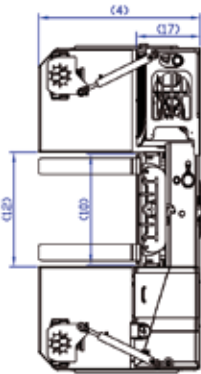

COMBiLiFT

Customised Handling Solutions

C5000 SL

making short work of long loads

Carousel Mode

two machines in one

> counterbalance forklift > sideloader > aisle truck

SPECIFICATIONS

Model C5000 SL

SIDEWARD MODE

FRONTAL MODE

REF	DESCRIPTION	C4500SL	C5000SL	C6000SL
1 a	Max. Lift Height		4040mm	
1 b	Free Lift Height		0mm	
2	Height Mast Closed		3000mm	
3	Max. (Mast raised)		5200mm	
4	Overall Length	2050mm	2050mm	2250mm
5	Mast Travel	1300mm	1300mm	1500mm
6	Ground Clearance Under Mast		300mm	
7	Ground Clearance to Wheelbase Centre		185mm	
8	Height Over Cab or of Overhead Guard		2570mm	
9	Width		3900mm	
10	Outside Spread of Fork Arms		1350mm	
11	Track Front		3258mm	
12	Frame Opening		1400mm	
13	Load Centre Distance		600mm	
14	Overhang Front		272mm	
15	Wheel Base	1658mm	1858mm	1858mm
16	Overhang Back		121mm	
17	Length From Face of Fork		850mm	
18	Approach Angle		45°	
19	Ramp Angle		18°	
20	Departure Angle		45°	
21	Forward Tilt		3°	
22	Backward Tilt		5°	
23	Minimum Outside Radius		2590mm	
24	Platform Height		750mm	
25	Platform Length	1200mm	1400mm	1400mm
A	Capacity	4500Kg	5000Kg	6000Kg
B	Unladen Weight	9500Kg	9800Kg	9200Kg
C	Maximum Ground Speed		20 km/h	
D	Gradability	15%	15%	15%
E	V3300-TE Kubota Diesel/4.3Ltr GMLPGas		62 kW / 72kW	
F	Electric's		12 Volt	
G	Fork Section 50 x 200 x	1200mm	1200mm	1400mm
H	23 x 10 - 12 Front Tyre		OD 580mm/Width 240mm	
I	28 x 12.5 - 15 Rear Tyre		OD 720mm/Width 295mm	
J	Standard Colour		Green and Grey	
K	Suspension Seat		KAB Model 116	

FEATURES INCLUDE:

- Rubber Mounted Half Open Cabin
- Multi-Direction Operation
- 3 Wheel Hydrostatic Drive
- Load Sensing Steering
- 4 Way lever Positioning of Wheels
- Hydraulic Oil Cooler

Distributed By