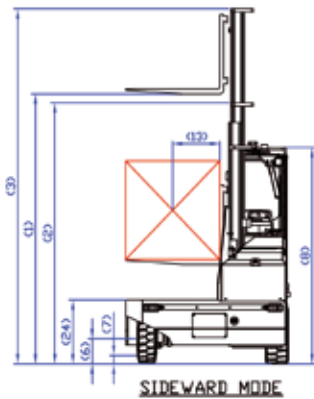

COMBiLiFT

Customised Handling Solutions

C5000 SL

making short work of long loads

Carousel Mode

two machines in one

> counterbalance forklift > sideloader > aisle truck

SPECIFICATIONS

Model C5000 SL

SIDEWARD MODE

FRONTAL MODE

REF	DESCRIPTION	C4500SL	C5000SL	C6000SL
1 a	Max. Lift Height		4040mm	
1 b	Free Lift Height		0mm	
2	Height Mast Closed		3000mm	
3	Max. (Mast raised)		5200mm	
4	Overall Length	2050mm	2050mm	2250mm
5	Mast Travel	1300mm	1300mm	1500mm
6	Ground Clearance Under Mast		300mm	
7	Ground Clearance to Wheelbase Centre		185mm	
8	Height Over Cab or of Overhead Guard		2570mm	
9	Width		3900mm	
10	Outside Spread of Fork Arms		1350mm	
11	Track Front		3258mm	
12	Frame Opening		1400mm	
13	Load Centre Distance		600mm	
14	Overhang Front		272mm	
15	Wheel Base	1658mm	1858mm	1858mm
16	Overhang Back		121mm	
17	Length From Face of Fork		850mm	
18	Approach Angle		45°	
19	Ramp Angle		18°	
20	Departure Angle		45°	
21	Forward Tilt		3°	
22	Backward Tilt		5°	
23	Minimum Outside Radius		2590mm	
24	Platform Height		750mm	
25	Platform Length	1200mm	1400mm	1400mm
A	Capacity	4500Kg	5000Kg	6000Kg
B	Unladen Weight	9500Kg	9800Kg	9200Kg
C	Maximum Ground Speed		20 km/h	
D	Gradability	15%	15%	15%
E	V3300-TE Kubota Diesel/4.3Ltr GMLPGas		62 kW / 72kW	
F	Electric's		12 Volt	
G	Fork Section 50 x 200 x	1200mm	1200mm	1400mm
H	23 x 10 - 12 Front Tyre		OD 580mm/Width 240mm	
I	28 x 12.5 - 15 Rear Tyre		OD 720mm/Width 295mm	
J	Standard Colour		Green and Grey	
K	Suspension Seat		KAB Model 116	

FEATURES INCLUDE:

- Rubber Mounted Half Open Cabin
- Multi-Direction Operation
- 3 Wheel Hydrostatic Drive
- Load Sensing Steering
- 4 Way lever Positioning of Wheels
- Hydraulic Oil Cooler

Distributed By