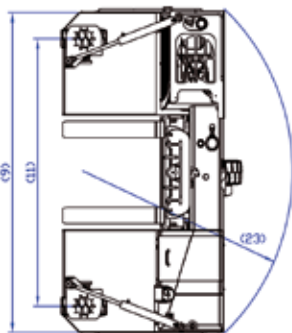

COMBiLiFT

Customised Handling Solutions

C5000 SL

making short work of long loads

Carousel Mode

two machines in one

> counterbalance forklift > sideloader > aisle truck

SPECIFICATIONS

Model C5000 SL

SIDEWARD MODE

FRONTAL MODE

REF	DESCRIPTION	C4500SL	C5000SL	C6000SL
1 a	Max. Lift Height		4040mm	
1 b	Free Lift Height		0mm	
2	Height Mast Closed		3000mm	
3	Max. (Mast raised)		5200mm	
4	Overall Length	2050mm	2050mm	2250mm
5	Mast Travel	1300mm	1300mm	1500mm
6	Ground Clearance Under Mast		300mm	
7	Ground Clearance to Wheelbase Centre		185mm	
8	Height Over Cab or of Overhead Guard		2570mm	
9	Width		3900mm	
10	Outside Spread of Fork Arms		1350mm	
11	Track Front		3258mm	
12	Frame Opening		1400mm	
13	Load Centre Distance		600mm	
14	Overhang Front		272mm	
15	Wheel Base	1658mm	1858mm	1858mm
16	Overhang Back		121mm	
17	Length From Face of Fork		850mm	
18	Approach Angle		45°	
19	Ramp Angle		18°	
20	Departure Angle		45°	
21	Forward Tilt		3°	
22	Backward Tilt		5°	
23	Minimum Outside Radius		2590mm	
24	Platform Height		750mm	
25	Platform Length	1200mm	1400mm	1400mm
A	Capacity	4500Kg	5000Kg	6000Kg
B	Unladen Weight	9500Kg	9800Kg	9200Kg
C	Maximum Ground Speed		20 km/h	
D	Gradability	15%	15%	15%
E	V3300-TE Kubota Diesel/4.3Ltr GMLPGas		62 kW / 72kW	
F	Electric's		12 Volt	
G	Fork Section 50 x 200 x	1200mm	1200mm	1400mm
H	23 x 10 - 12 Front Tyre		OD 580mm/Width 240mm	
I	28 x 12.5 - 15 Rear Tyre		OD 720mm/Width 295mm	
J	Standard Colour		Green and Grey	
K	Suspension Seat		KAB Model 116	