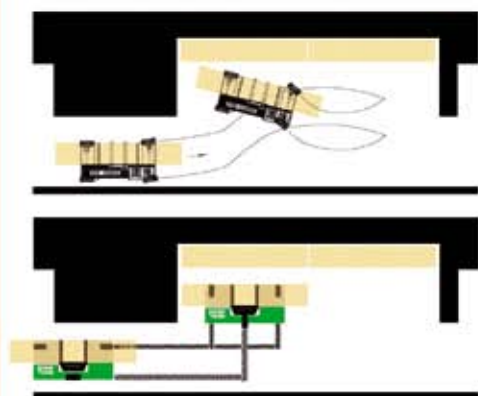

COMBiLiFT

Customised Handling Solutions

C5000 SL

making short work of long loads

Carousel Mode

two machines in one

> counterbalance forklift > sideloader > aisle truck

SPECIFICATIONS

Model C5000 SL

SIDEWARD MODE

FRONTAL MODE

REF	DESCRIPTION	C4500SL	C5000SL	C6000SL
1 a	Max. Lift Height		4040mm	
1 b	Free Lift Height		0mm	
2	Height Mast Closed		3000mm	
3	Max. (Mast raised)		5200mm	
4	Overall Length	2050mm	2050mm	2250mm
5	Mast Travel	1300mm	1300mm	1500mm
6	Ground Clearance Under Mast		300mm	
7	Ground Clearance to Wheelbase Centre		185mm	
8	Height Over Cab or of Overhead Guard		2570mm	
9	Width		3900mm	
10	Outside Spread of Fork Arms		1350mm	
11	Track Front		3258mm	
12	Frame Opening		1400mm	
13	Load Centre Distance		600mm	
14	Overhang Front		272mm	
15	Wheel Base	1658mm	1858mm	1858mm
16	Overhang Back		121mm	
17	Length From Face of Fork		850mm	
18	Approach Angle		45°	
19	Ramp Angle		18°	
20	Departure Angle		45°	
21	Forward Tilt		3°	
22	Backward Tilt		5°	
23	Minimum Outside Radius		2590mm	
24	Platform Height		750mm	
25	Platform Length	1200mm	1400mm	1400mm
A	Capacity	4500Kg	5000Kg	6000Kg
B	Unladen Weight	9500Kg	9800Kg	9200Kg
C	Maximum Ground Speed		20 km/h	
D	Gradability	15%	15%	15%
E	V3300-TE Kubota Diesel/4.3Ltr GMLPGas		62 kW / 72kW	
F	Electric's		12 Volt	
G	Fork Section 50 x 200 x	1200mm	1200mm	1400mm
H	23 x 10 - 12 Front Tyre		OD 580mm/Width 240mm	
I	28 x 12.5 - 15 Rear Tyre		OD 720mm/Width 295mm	
J	Standard Colour		Green and Grey	
K	Suspension Seat		KAB Model 116	

FEATURES INCLUDE:

- Rubber Mounted Half Open Cabin
- Multi-Direction Operation
- 3 Wheel Hydrostatic Drive
- Load Sensing Steering
- 4 Way lever Positioning of Wheels
- Hydraulic Oil Cooler

Distributed By