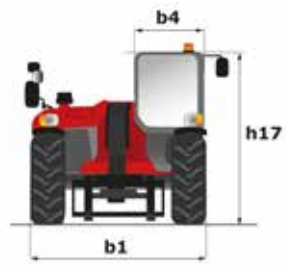

Technical sheet

MT 835 EASY

Telehandlers

Capacities	Metric
Max. capacity	3500 kg
Max. lift height	7.75 m
Max. reach	4.45 m
Bucket breakout force	6400 daN
Weight and dimensions	
b1 - Overall width	2.28 m
h17 - Overall height	2.42 m
y - Wheelbase	2.88 m
m4 - Ground clearance	0.42 m
b4 - Overall cab width	0.88 m
Wa1 - Frame outer turning radius	3.65 m
Unladen weight (with forks)	7200 kg
Standard tyres	Pneumatic
Standard forks	1200x125x45
Performances	
Lifting	6.50 s
Lowering	6 s
Telescope extension	6 s
Retracting the telescope	5.50 s
Scoop	4 s
Dump	4 s
Engine	
Brand	Deutz
Environmental standards	3B / Tier IV Final
Model	TD 3.6 L
Number of cylinders - Capacity	-- 3621 cm ³
Power	75 hp / 55.40 kW
Max. torque	330 Nm at 1400 rpm
Laden drawbar pull	8000 daN
Transmission	
Type	Torque Converter
Number of gears (forward/reverse)	4/4
Parking brake	Automatic negative parking brake
Service brake	Oil-Immersed Multi-Discs on Front & Rear Axles
Hydraulics	
Type of pump	Gear pump
Hydraulic flow rate - Pressure	125 l/min - 270 bar
Tank capacities	
Engine oil	125 l
Hydraulic oil	125 l
Fuel	120 l
Noise & vibration	
Noise at driving position (LpA)	78 dB(A)
Noise to environment (LwA)	103 dB(A)
Vibration on hands/arms	<2.5 m/s ²
Miscellaneous	
Steering wheels / Driving wheels	4 / 4
Safety	Standard EN 15000 Cab ROPS - FOPS Level 2
Controls	JSM