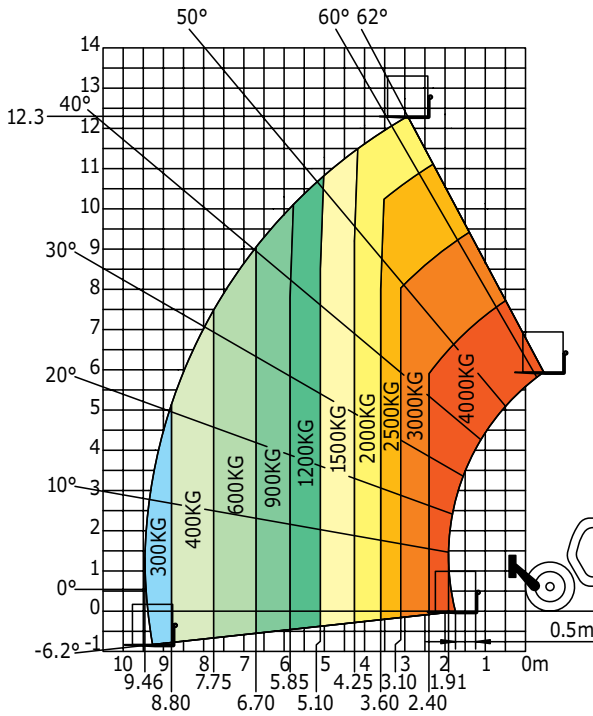

Rough terrain load chart
Standard EN1459 B

Machine on tyres with forks
LC 500 mm
(with frame levelling)