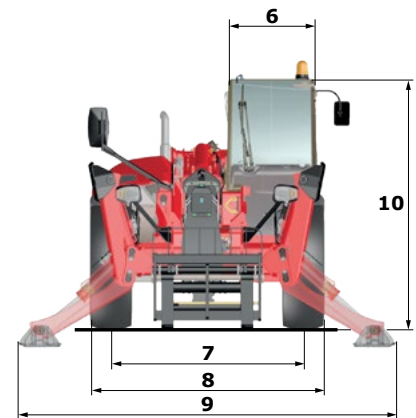

Machine on stabilizers with forks
LC 500 mm