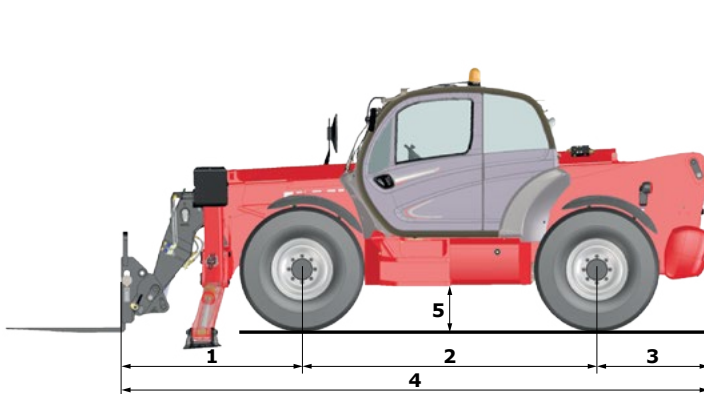

Machine on stabilizers with forks
LC 500 mm