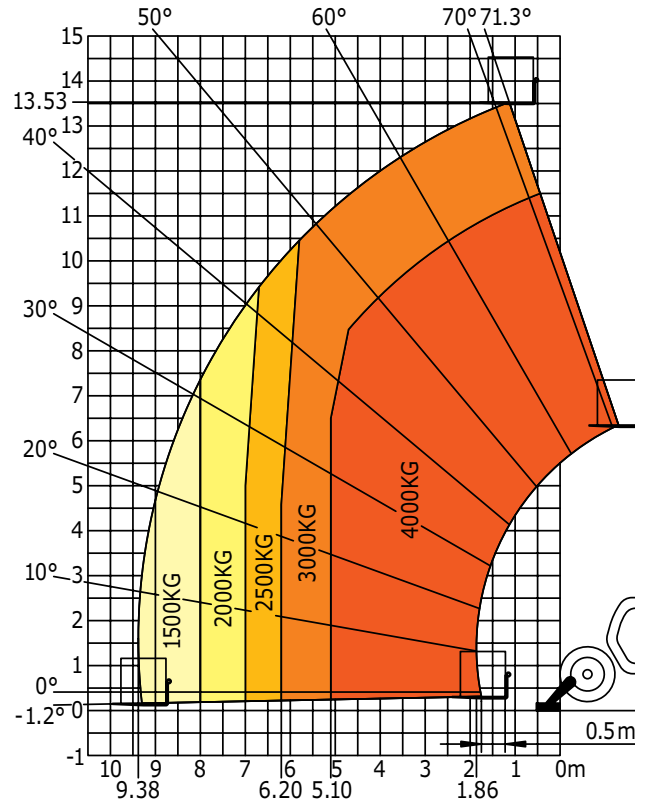

Machine on stabilizers with forks
LC 500 mm